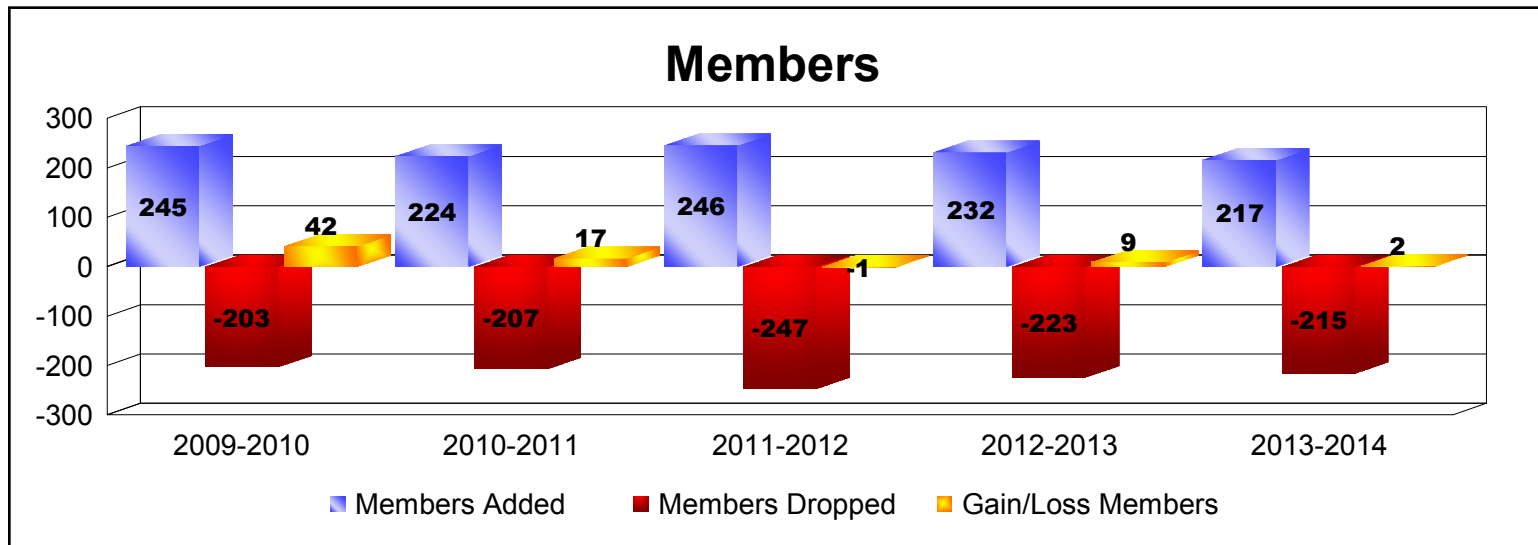

Year	New Clubs	Dropped Clubs	Gain/ Loss Clubs	New Members	Charter Members	Reinstate Members	Transfer Members	Total Member Added	Total Members Dropped	Gain/ Loss Members
2009-2010	2	-2	0	162	48	14	21	245	-203	42
2010-2011	3	0	3	139	69	1	15	224	-207	17
2011-2012	2	-1	1	178	42	11	15	246	-247	-1
2012-2013	1	0	1	195	24	4	9	232	-223	9
2013-2014	1	-1	0	167	23	2	25	217	-215	2
<b>Average</b>	<b>2</b>	<b>-1</b>	<b>1</b>	<b>168</b>	<b>41</b>	<b>6</b>	<b>17</b>	<b>233</b>	<b>-219</b>	<b>14</b>

Year	New Clubs	Dropped Clubs	Gain/ Loss Clubs	New Members	Charter Members	Reinstate Members	Transfer Members	Total Member Added	Total Members Dropped	Gain/ Loss Members
2009-2010	2	0	2	35	58	0	0	93	-1	92
2010-2011	1	0	1	74	24	2	0	100	-42	58
2011-2012	0	0	0	6	0	1	0	7	-41	-34
2012-2013	0	0	0	41	0	0	1	42	-43	-1
2013-2014	1	0	1	52	32	0	0	84	-39	45
<b>Average</b>	<b>1</b>	<b>0</b>	<b>1</b>	<b>42</b>	<b>23</b>	<b>1</b>	<b>0</b>	<b>65</b>	<b>-33</b>	<b>32</b>