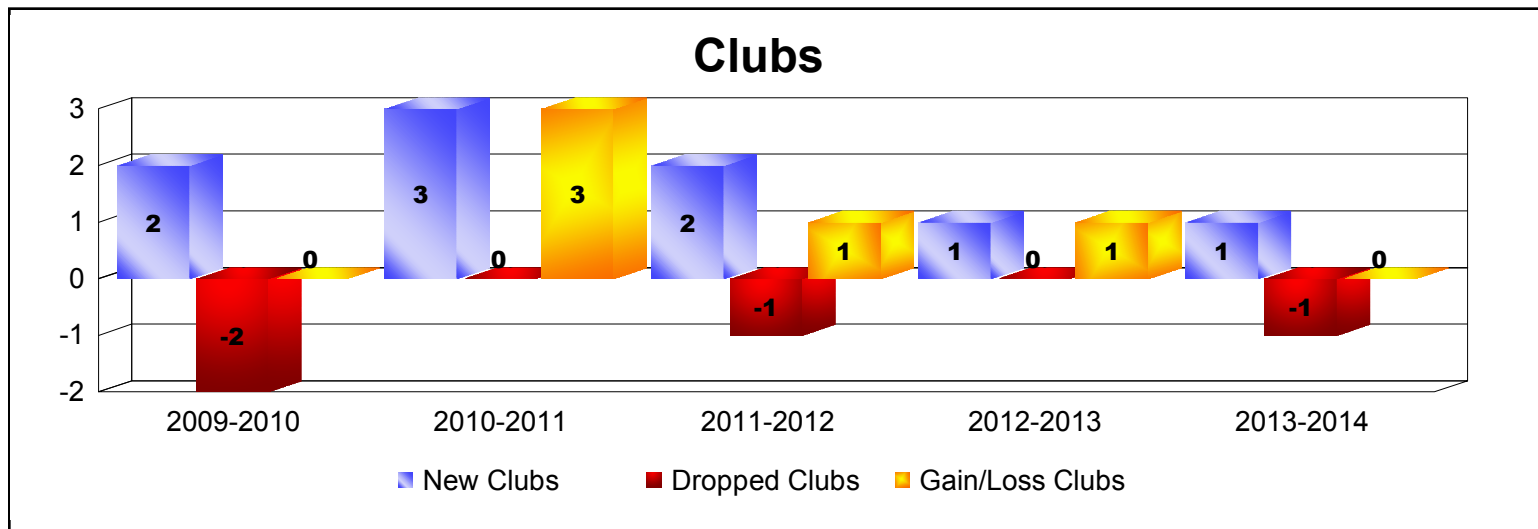

Year	New Clubs	Dropped Clubs	Gain/ Loss Clubs	New Members	Charter Members	Reinstate Members	Transfer Members	Total Member Added	Total Members Dropped	Gain/ Loss Members
2009-2010	2	-2	0	162	48	14	21	245	-203	42
2010-2011	3	0	3	139	69	1	15	224	-207	17
2011-2012	2	-1	1	178	42	11	15	246	-247	-1
2012-2013	1	0	1	195	24	4	9	232	-223	9
2013-2014	1	-1	0	167	23	2	25	217	-215	2
<b>Average</b>	<b>2</b>	<b>-1</b>	<b>1</b>	<b>168</b>	<b>41</b>	<b>6</b>	<b>17</b>	<b>233</b>	<b>-219</b>	<b>14</b>

Year	New Clubs	Dropped Clubs	Gain/ Loss Clubs	New Members	Charter Members	Reinstate Members	Transfer Members	Total Member Added	Total Members Dropped	Gain/ Loss Members
2009-2010	2	0	2	35	58	0	0	93	-1	92
2010-2011	1	0	1	74	24	2	0	100	-42	58
2011-2012	0	0	0	6	0	1	0	7	-41	-34
2012-2013	0	0	0	41	0	0	1	42	-43	-1
2013-2014	1	0	1	52	32	0	0	84	-39	45
<b>Average</b>	<b>1</b>	<b>0</b>	<b>1</b>	<b>42</b>	<b>23</b>	<b>1</b>	<b>0</b>	<b>65</b>	<b>-33</b>	<b>32</b>