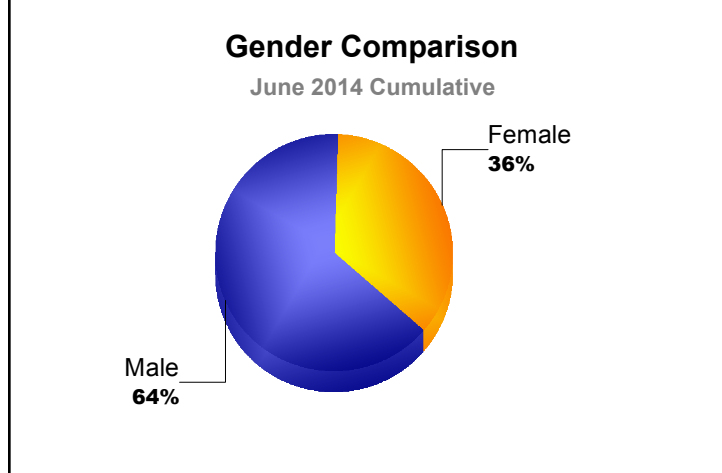

Year	New Clubs	Dropped Clubs	Gain/ Loss Clubs	New Members	Charter Members	Reinstate Members	Transfer Members	Total Member Added	Total Members Dropped	Gain/ Loss Members
2009-2010	2	-2	0	162	48	14	21	245	-203	42
2010-2011	3	0	3	139	69	1	15	224	-207	17
2011-2012	2	-1	1	178	42	11	15	246	-247	-1
2012-2013	1	0	1	195	24	4	9	232	-223	9
2013-2014	1	-1	0	167	23	2	25	217	-215	2
<b>Average</b>	<b>2</b>	<b>-1</b>	<b>1</b>	<b>168</b>	<b>41</b>	<b>6</b>	<b>17</b>	<b>233</b>	<b>-219</b>	<b>14</b>