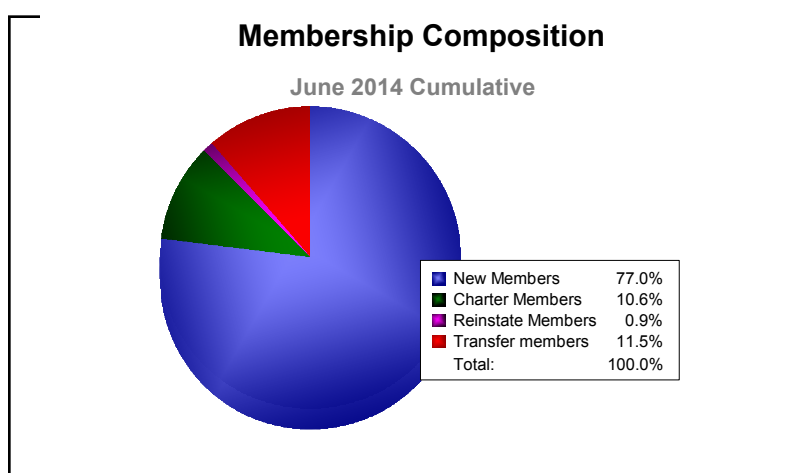

Year	New Clubs	Dropped Clubs	Gain/ Loss Clubs	New Members	Charter Members	Reinstate Members	Transfer Members	Total Member Added	Total Members Dropped	Gain/ Loss Members
2009-2010	2	-2	0	162	48	14	21	245	-203	42
2010-2011	3	0	3	139	69	1	15	224	-207	17
2011-2012	2	-1	1	178	42	11	15	246	-247	-1
2012-2013	1	0	1	195	24	4	9	232	-223	9
2013-2014	1	-1	0	167	23	2	25	217	-215	2
<b>Average</b>	<b>2</b>	<b>-1</b>	<b>1</b>	<b>168</b>	<b>41</b>	<b>6</b>	<b>17</b>	<b>233</b>	<b>-219</b>	<b>14</b>